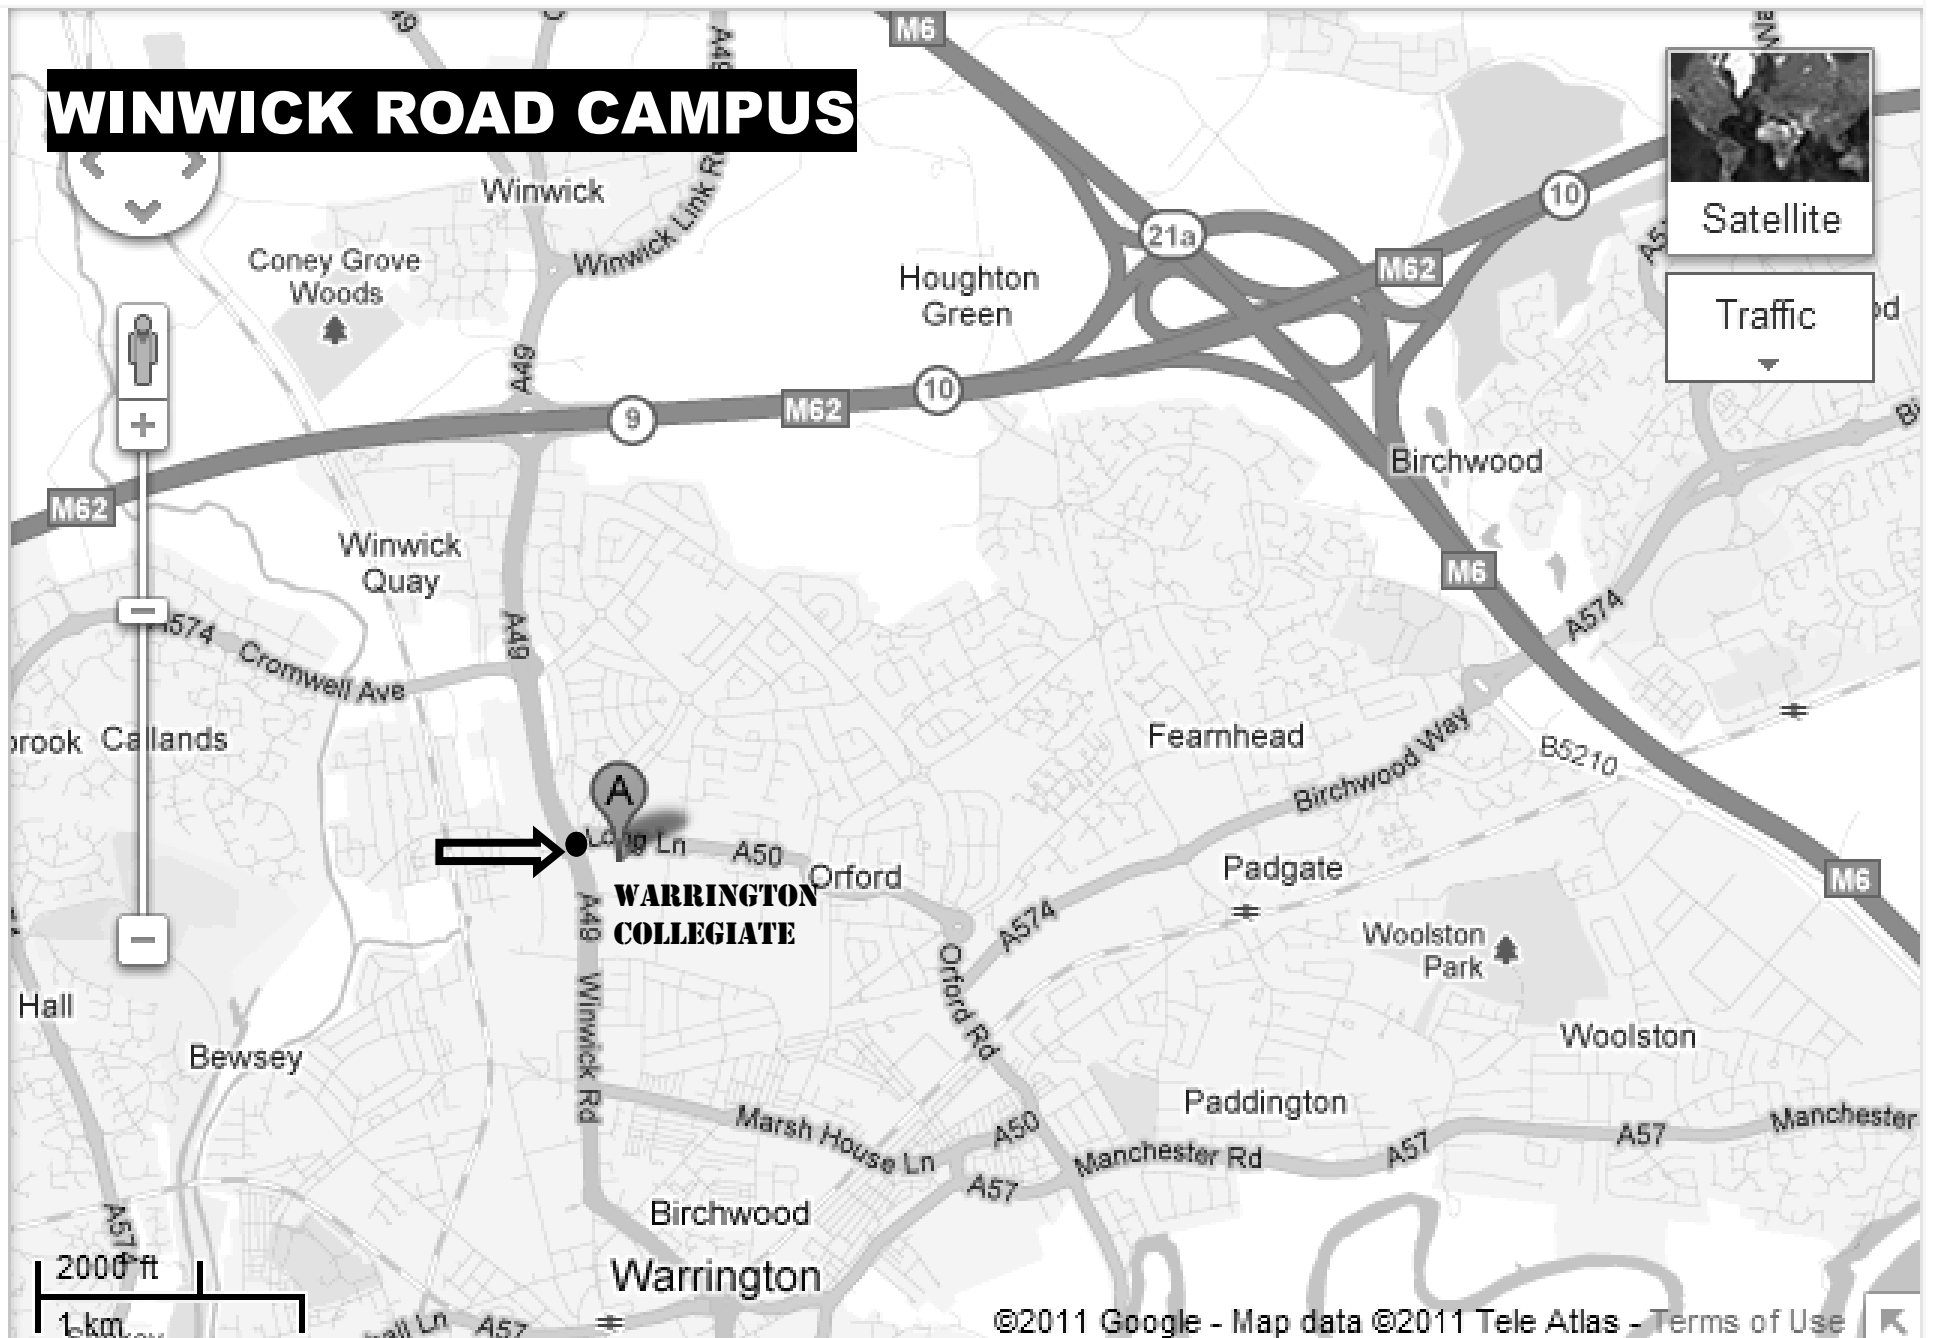

WINWICK ROAD CAMPUS

Satellite

Traffic

2000 ft
1 km