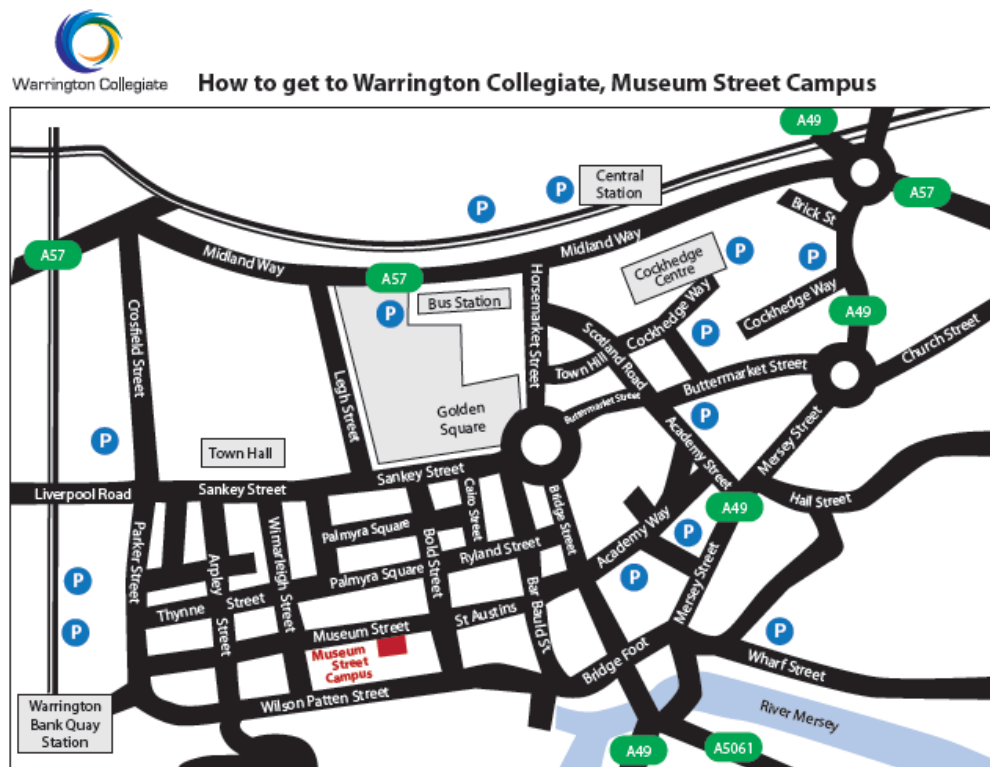

## How to find us

Warrington Collegiate's main campus is situated on the A49 and is easily accessible by car and public transport.

**By Car:** [see map attached](#)

### By Public Transport:

By Rail: Anyone travelling by train should disembark at Central Station in Warrington. Our Winwick Road Campus is around a 20 minute walk along the A49 (you will pass the Warrington Wolves RLFC stadium and the Tesco supermarket on your left).

By Bus: Warrington Collegiate is easily accessible by bus from the town centre and nearby Cheshire districts. Bus numbers\* 19, 20, 21 from the Warrington Bus Station to Winwick Road Campus

\*Please note bus numbers are subject to change.

### Museum Street Campus:

If you need to travel to the Museum Street campus, see map below